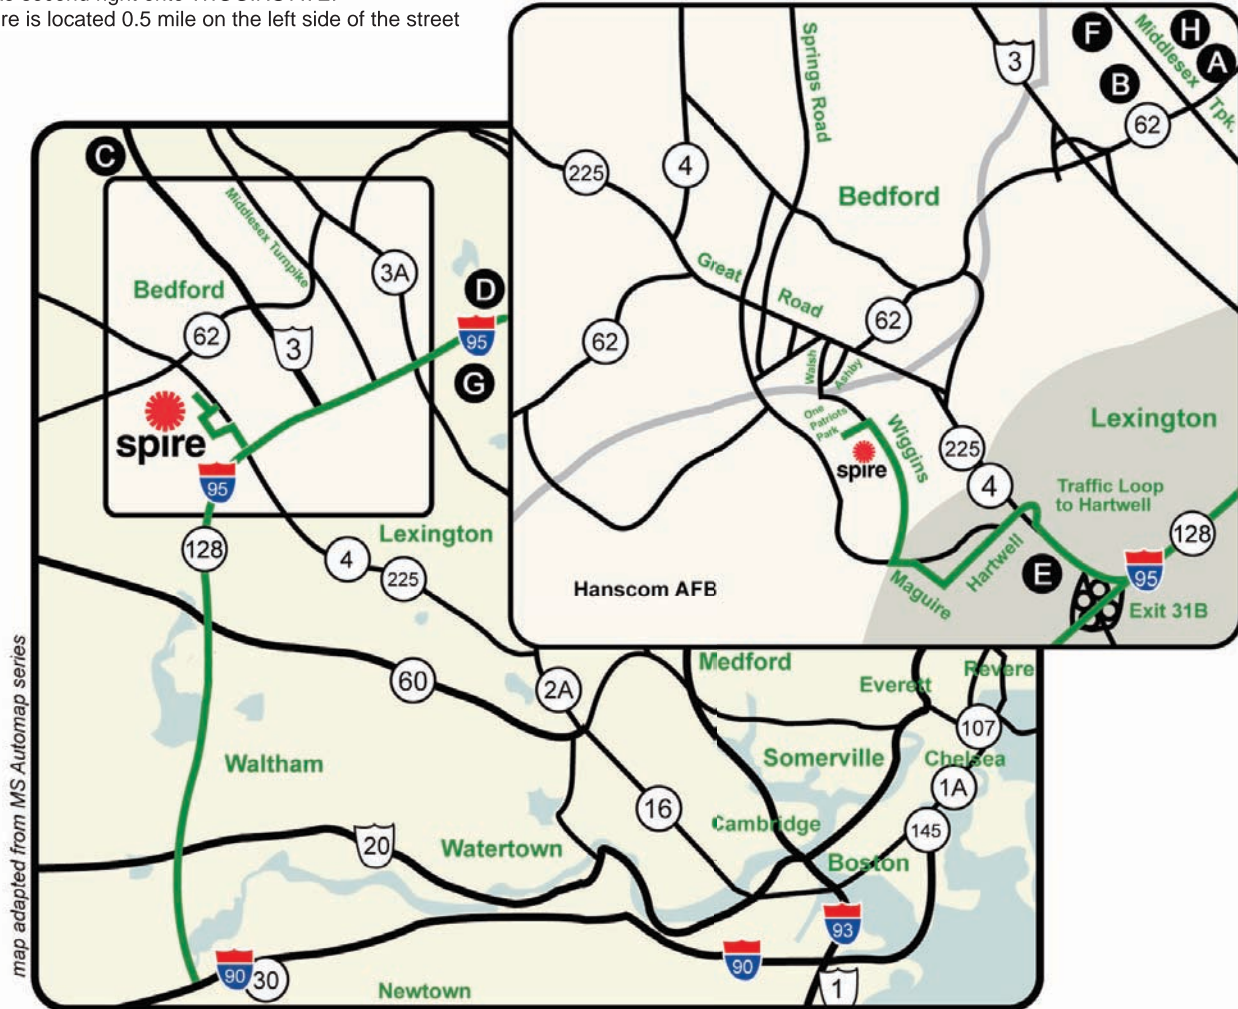

# Directions to Spire Corporation

When using a GPS Navigation System use: 40 Wiggins Avenue, Bedford, MA 01730-2396

## One Patriots Park, Bedford, MA 01730-2396 USA

Tel.: 781-275-6000

Toll Free: 800-510-4815

Fax: 781-275-7470

Direction from Interstate I-95 (Route 128) in Bedford/Lexington, MA:

1. Take EXIT 31B, Route 4 North / Route 225 West - toward Bedford
2. Merge onto Routes 4 / 225 (0.3 miles)
3. Bear right at the traffic loop and follow signs for HARTWELL AVE. (0.5 miles)
4. Take second right onto MAGUIRE RD. (0.4 miles)
5. Take second right onto WIGGINS AVE.
6. Spire is located 0.5 mile on the left side of the street